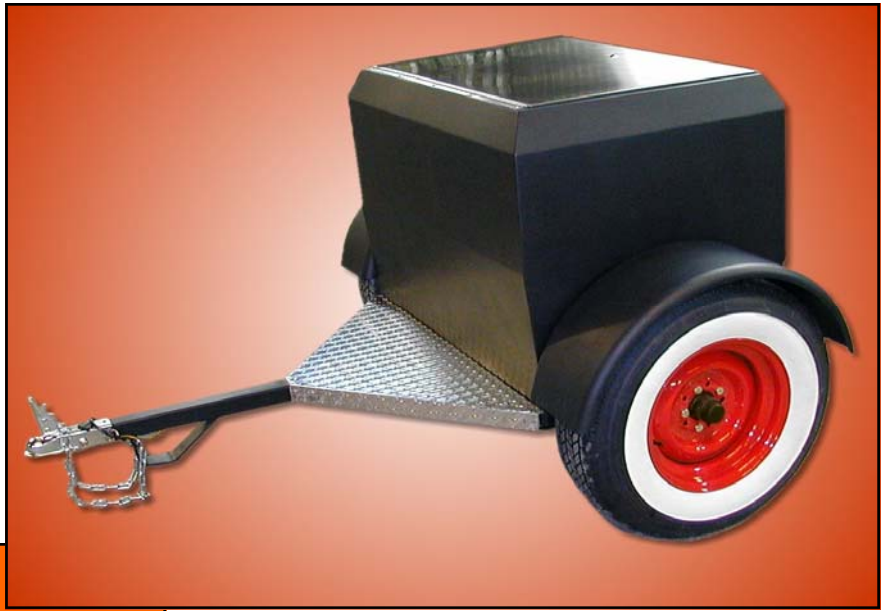

$750.00

**Primed & Ready
for Paint**